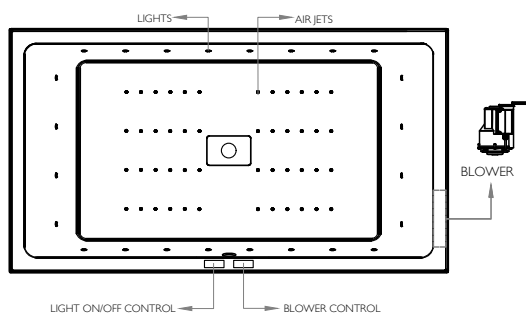

FINISHES:

System Lightstream
48 Nano Air Jets, 24 Chromotherapy Lights with Electronic Control Switch

System Luxury SPA
Luxury SPA System with 24 Spa Air Jets and 24 Chromotherapy Lights, with Electronic Touch Controls