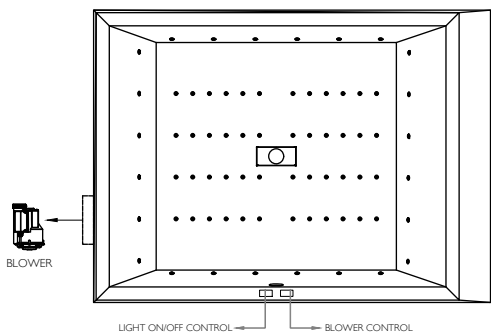

FINISHES:

White

Matt White

System Lightstream

48 Nano Air Jets, 24 Chromotherapy Lights with Electronic Control Switch

Luxury SPA Whirlpool + Milk System

Luxury Spa System + Milk System with 24 Spa Jets, 24 Chromotherapy Lights, Self Clean System, Dry Run Protection, 700-850W Blower, with Electronic Control Switch