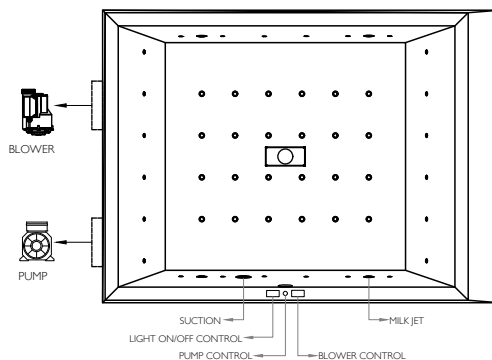

FINISHES:

White

Matt White

System Lightstream

48 Nano Air Jets, 24 Chromotherapy Lights with Electronic Control Switch

Luxury SPA Whirlpool + Milk System

Luxury Spa System + Milk System with 24 Spa Jets, 24 Chromotherapy Lights, Self Clean System, Dry Run Protection, 700-850W Blower, with Electronic Control Switch