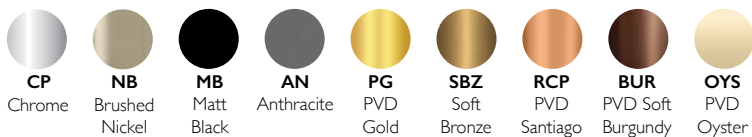

SLIDE RAILS

Beach House

Slide Rail
Stainless Steel Grade 316
45 x 80 x 960 mm

BDD-BCH-538-XXX		₹	US$
	BS	1795.00	489.00
	OYS	2945.00	802.00
	NEW BY-C, CO-C, LG-C, MD-C, SA-C, TF-C	2450.00	668.00

Toko

Slide Rail
98 x 73 x 800 mm

BDD-TOK-538-XXX		₹	US$
	CP	665.00	181.00
	NB	995.00	271.00
	AN	1220.00	332.00
	SBZ	1340.00	365.00
	OYS, PG, RCP	1505.00	410.00
	BP-C, BY-C, CO-C, LG-C, MD-C, MG-C, SA-C, TF-C	1340.00	365.00

Fonteyn

Slide Rail
115 x 76 x 780 mm

NEW

BDD-FTY-538-XXX		₹	US$
	CP	635.00	173.00
	CO-C, NB	950.00	259.00
	SBZ	1205.00	328.00
	OYS	1455.00	396.00

Carlyle

Slide Rail
131 x 80 x 700 mm

NEW

BDD-CRL-538-XXX		₹	US$
	CP	485.00	132.00
	NB	590.00	161.00
	AN, SBZ	800.00	218.00
	OYS	820.00	223.00

FINISHES: (Replace XXX with colour suffix when ordering)