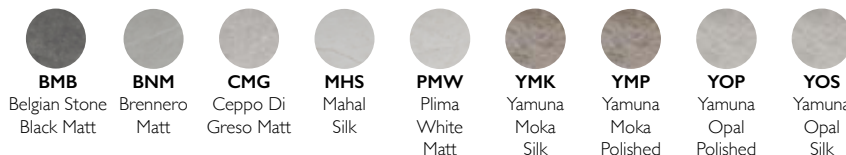

Wall Light
Stainless Steel/Alabaster
3000K; 6W
IP44
Dia. 60 x H640 mm
White Gelsa Alabaste

		€	US$
BDF-CRL-V123-XXX	MW	9290.00	2531.00
	DOK, SOK	12420.00	3384.00

		€	US$
SNL-CAR-303-BN-WGA	Black Nickel	4810.00	1311.00
SNL-CAR-303-SB-WGA	Satin Bronze		
SNL-CAR-303-SG-WGA	Satin Gold		
SNL-CAR-303-SN-WGA	Satin Nickel		

FINISHES: (Replace XXX with colour suffix when ordering)

BASIN & FURNITURE

PORCELAIN COUNTERTOP