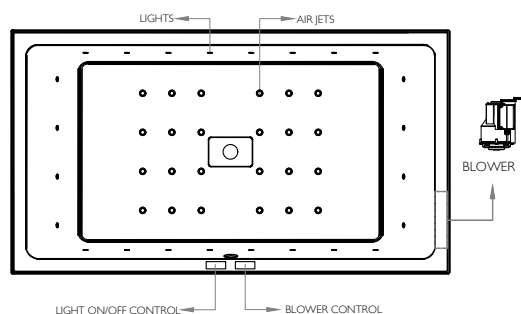

FINISHES:

System Lightstream
48 Nano Air Jets, 24 Chromotherapy Lights with Electronic Control Switch

System Luxury SPA
Luxury SPA System with 24 Spa Air Jets and 24 Chromotherapy Lights, with Electronic Touch Controls