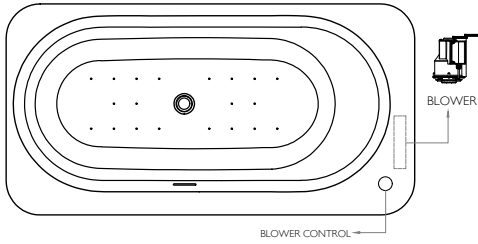

Oblique
Inset Bathtub
in Bagnoquartz
with Overflow
with Waste
1800 x 930 x 520 mm
Matt White

Invisible Spa System

20 Invisible Air jets with Electronic Control Switch,
On/Off Controls

		€	US$
BDB-OBQ-780D-MW	Inset Bathtub Only	11090.00	3022.00
BDW-OBQ-INV20-A-MW	with Invisible Spa Whirlpool	23460.00	6392.00